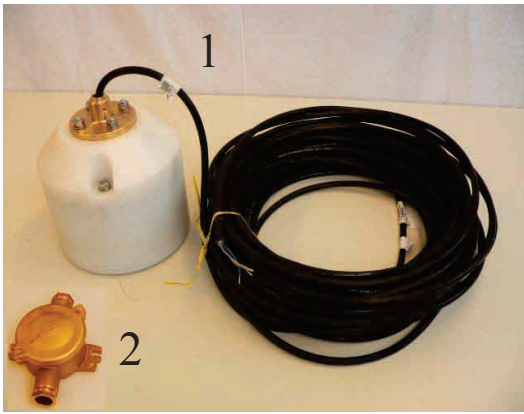

ETN038G. 38 khz transducer

Item no	Description	Part number	Drawing number/info
1	Transducer 38kHz for 200mm gate valve	See below	Factory installed
2	Junction box	ZZL-01019