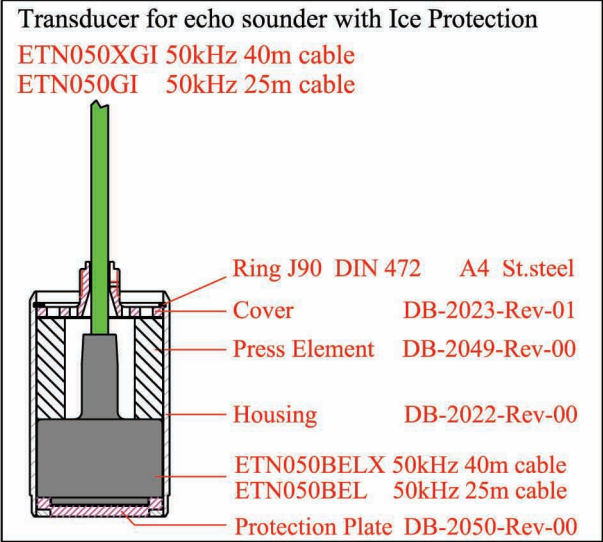

ETN050GI. 50 khz, ice protected. 25m cable
ETN050XGI. 50khz, ice protected 40m cable