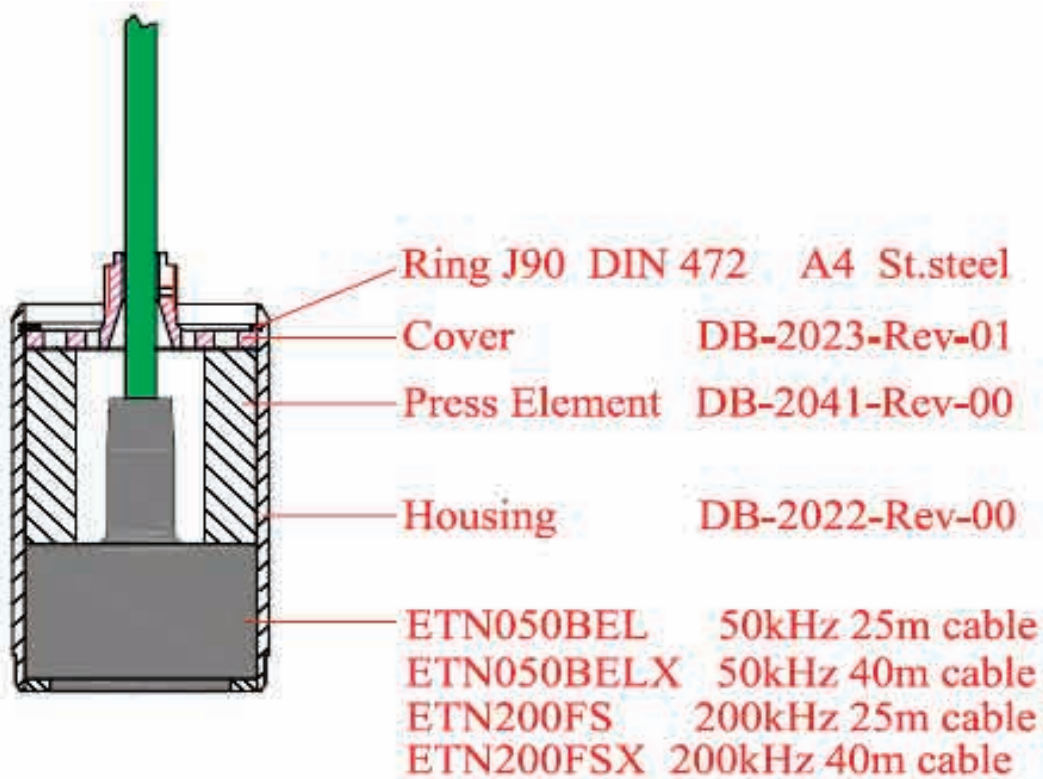

TRANSDUCER FOR GATE VALVE SB-100 / DB-100

ETN050G. 50 khz 25mcable
ETN050XG. 50khz 40mcable
ETN200SG. 200khz 25mcable
ETN200SXG. 200khz 40mcable

Item no	Description	Part number	Drawing number/info
1	Transducer 50 or 200kHz for 100mm gate valve		Factory installed
2	Junction box	ZZL-01019