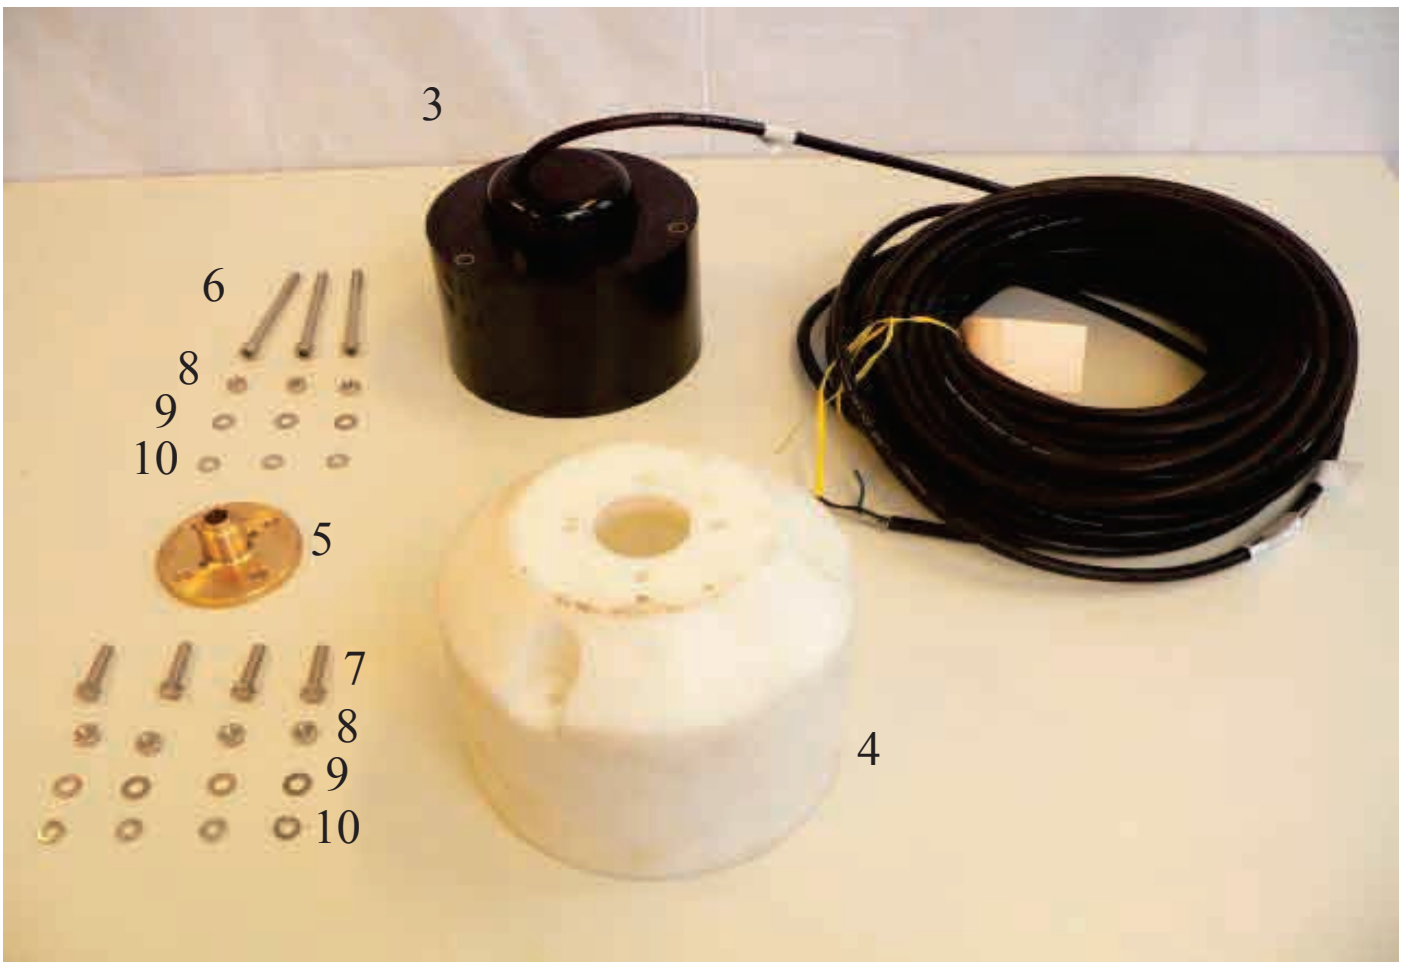

Item no	Description	Part number	
3	Transducer 38kHz. 40m cable	ETN38M	41-221-1-01
4	Cover 24/38kHz Gate valve	SB-4002	SB-4002
5	Cover 24/38kHz Gate valve	DB-2023	DB-2023
6	Screw M8 x 110	ZOA-01053	
7	Screw M8 x 35		
8	Nut M8		
9	Spring washer M8		
10	Washer M8