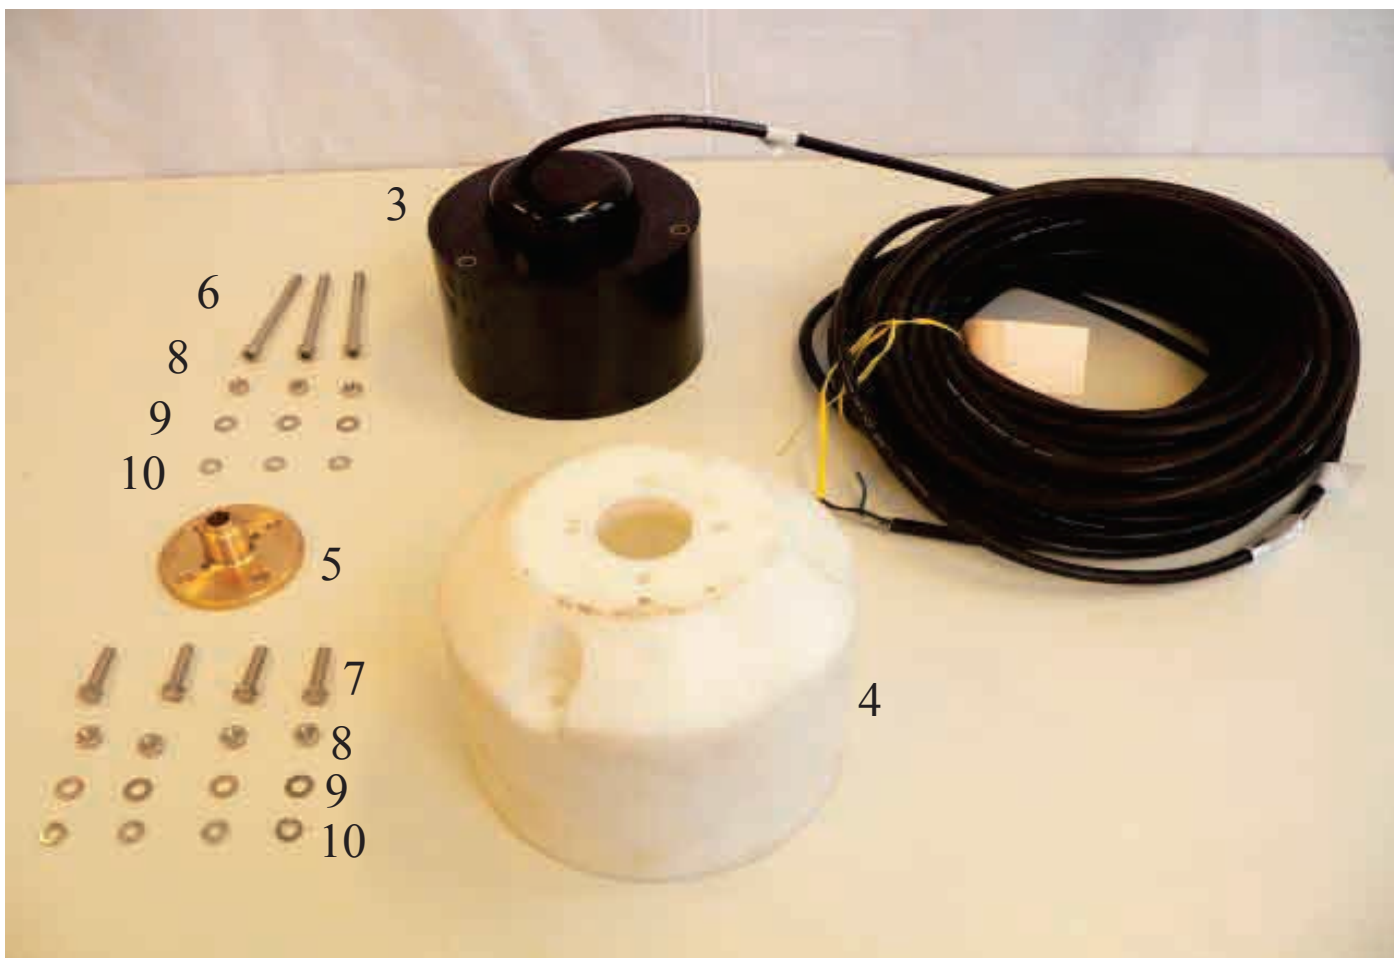

Item no	Description	Part number	
3	Transducer 24kHz. 40m cable	ETN24M	41-220-1-01
4	Cover 24/38kHz Gate valve	SB-4002	SB-4002
5	Cover 24/38kHz Gate valve	DB-2023	DB-2023
6	Screw M8 x 110	ZOA-01053	
7	Screw M8 x 35		
8	Nut M8		
9	Spring washer M8		
10	Washer M8